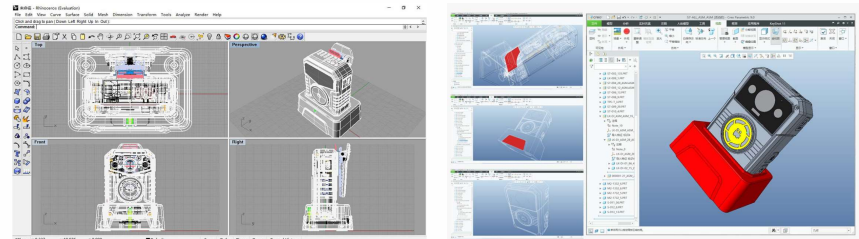

9+
years

INDUSTRY EXPERIENCE

500000+
PCS

TOTAL NUMBER OF PRODUCTS SOLD

2000+
PCS

WEEKLY PRODUCTION VOLUME

30+
years

PROFESSIONAL TEAM