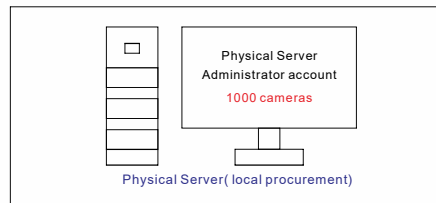

CMSV SOLUTION

Visual Dispatch System For 4G Camera

How to create your server?

Headquarters server No. 1

You could choose physical server or cloud server

The server must have a public IP and private network
(Please apply for it to your network operator).