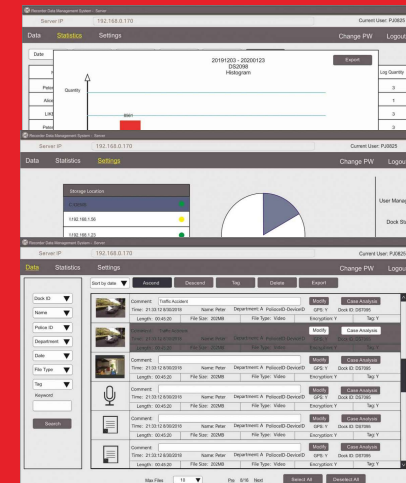

SERVER SOFTWARE

- Collect
- ✓ Collect anything from Novestom Police body Camerasy
- ✓ Upload files from local client to web sever
- ✓ Include Audio, Videos, Photos, Log files
- Manage
- ✓ Manage all data uploaded onto the sever
- ✓ Protect your evidence with ironclad security and back-ups
- Connect
- ✓ From local client to sever, all connected.
- ✓ All data recorded and uploaded, easy to browse at any time, anywhere via Internet.
- Details:
- ✓ Login Interface Data Query
- ✓ File Tag
- ✓ Importance Level
- ✓ System Log