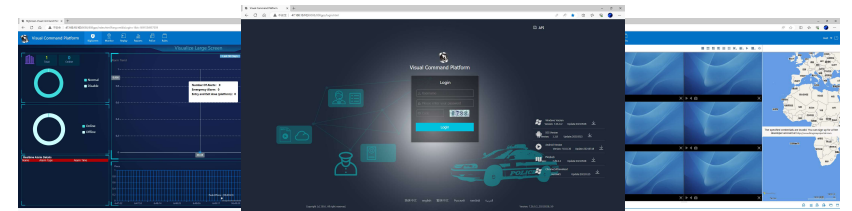

CMSV SOFTWARE

Visual Dispatch System For 4G Camera

CMSV supports PC client and web version to view live streaming, GPS, PTT, SOS, dispatching staff, commanding camera to record video, playback and download video etc. . .

CMSV PC client (We recommend to use it in commanding room)

CMSV web version (management camera and create department)

CMSV9 phone APP

CMSV SOLUTION

Visual Dispatch System For 4G Camera

How to create your server?