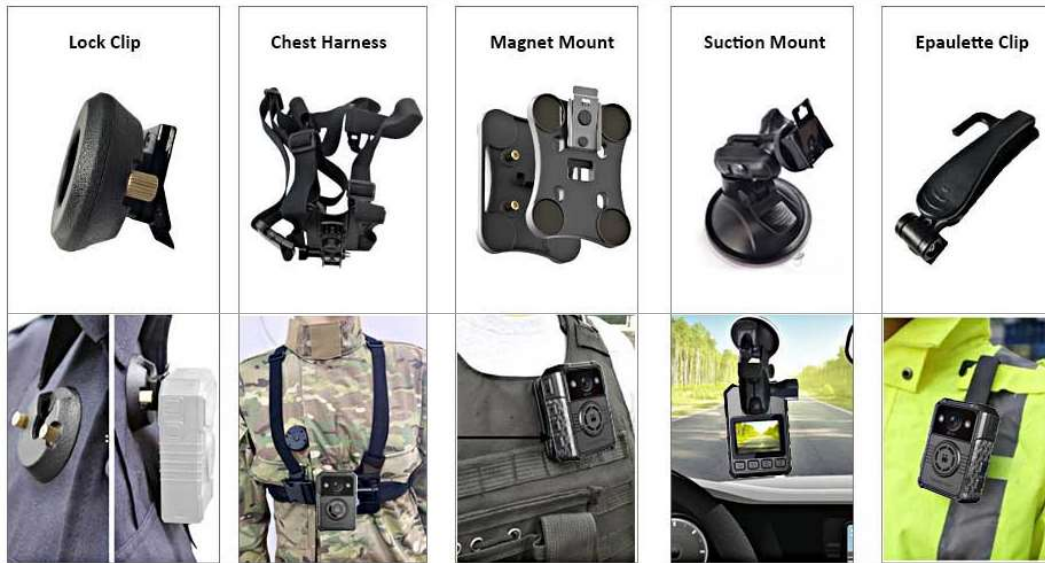

Accessories Optional

For All Cameras

HOLSTER SENSOR (Optional)

HOLSTER SENSOR

When a weapon has been pulled from officer's holster.

BODY CAMERA

The body camera will be activated and recording automatically.