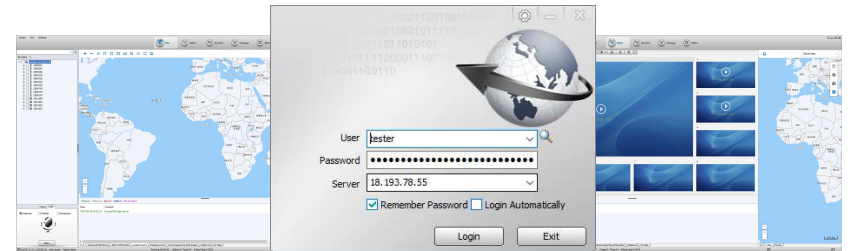

CMSV PC client (We recommend to use it in commanding room)