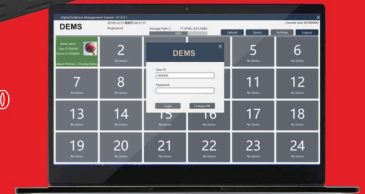

SERVER SOFTWARE

- Collect
- ✓ Collect anything from Novestom Police body Camerasy
- ✓ Upload files from local client to web sever
- ✓ Include Audio, Videos, Photos, Log files
- Manage
- ✓ Manage all data uploaded onto the sever
- ✓ Protect your evidence with ironclad security and back-ups
- Connect
- ✓ From local client to sever, all connected.
- ✓ All data recorded and uploaded, easy to browse at any time, anywhere via Internet.
- Details:
- ✓ Login Interface Data Query
- ✓ File Tag
- ✓ Importance Level
- ✓ System Log