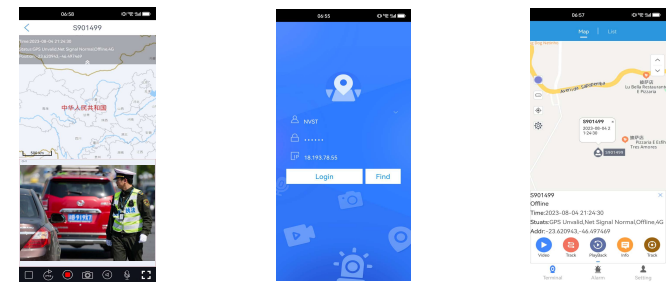

CMSV9 phone APP